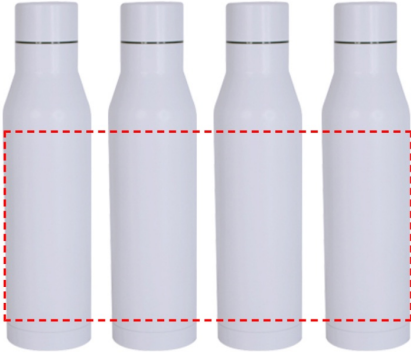

[DWHL 281] HUNFELD - CHANGE Collection SS Double Wall Water Bottle - White

360

- Round Laser Engraving
- Round Digital Print

Area Width: 210 mm

Area Height: 140 mm

FRONT

- Laser Engraving
- Digital (UV) Print

Area Width: 25 mm

Area Height: 140 mm

FRONT

- Silk Screen Printing

Area Width: 60 mm

Area Height: 100 mm