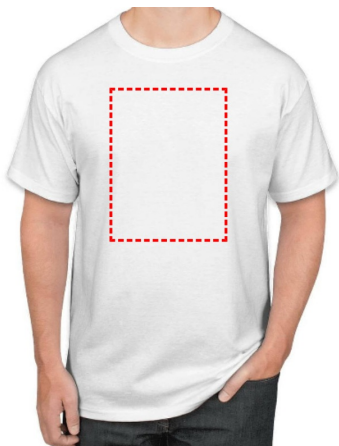

Core365 - Santhome Adult Performance Roundneck T-Shirt

FRONT

- Digital Transfer

Area Width: 200 mm
Area Height: 270 mm

FRONT

- Digital Transfer

Area Width: 200 mm
Area Height: 270 mm

FRONT

- Digital Transfer

Area Width: 200 mm
Area Height: 270 mm

FRONT

- Digital Transfer

Area Width: 200 mm
Area Height: 270 mm

FRONT

- Digital Transfer

Area Width: 200 mm
Area Height: 270 mm

FRONT

- Digital Transfer

Area Width: 200 mm
Area Height: 270 mm

FRONT

Area Width: 200 mm
Area Height: 270 mm

BACK

- Digital Transfer

Area Width: 200 mm
Area Height: 270 mm

BACK

- Digital Transfer

Area Width: 200 mm
Area Height: 270 mm

BACK

- Digital Transfer

Area Width: 200 mm
Area Height: 270 mm

BACK

- Digital Transfer