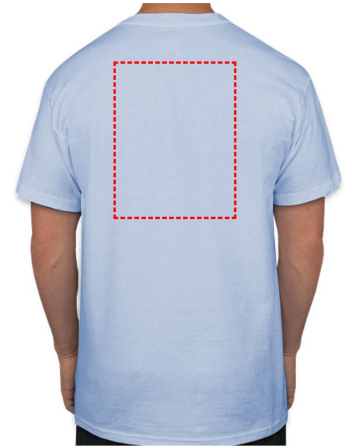

Core365 - Santhome Adult Performance Roundneck T-Shirt

FRONT

- Digital Transfer

Area Width: 200 mm
Area Height: 270 mm

FRONT

- Digital Transfer

Area Width: 200 mm
Area Height: 270 mm

FRONT

- Digital Transfer

Area Width: 200 mm
Area Height: 270 mm

FRONT

- Digital Transfer

Area Width: 200 mm
Area Height: 270 mm

FRONT

- Digital Transfer

Area Width: 200 mm
Area Height: 270 mm

FRONT

- Digital Transfer

Area Width: 200 mm
Area Height: 270 mm

FRONT

Area Width: 200 mm
Area Height: 270 mm

BACK

- Digital Transfer

Area Width: 200 mm
Area Height: 270 mm

BACK

- Digital Transfer

Area Width: 200 mm
Area Height: 270 mm

BACK

- Digital Transfer

Area Width: 200 mm
Area Height: 270 mm

BACK

- Digital Transfer