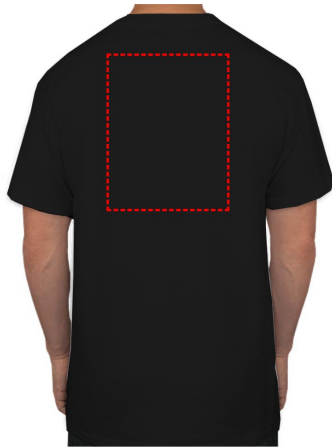

Core365 - Santhome Adult Performance Roundneck T-Shirt

FRONT

- Digital Transfer

Area Width: 200 mm
Area Height: 270 mm

FRONT

- Digital Transfer

Area Width: 200 mm
Area Height: 270 mm

FRONT

- Digital Transfer

Area Width: 200 mm
Area Height: 270 mm

FRONT

- Digital Transfer

Area Width: 200 mm
Area Height: 270 mm

FRONT

- Digital Transfer

Area Width: 200 mm
Area Height: 270 mm

FRONT

- Digital Transfer

Area Width: 200 mm
Area Height: 270 mm

FRONT

Area Width: 200 mm
Area Height: 270 mm

BACK

- Digital Transfer

Area Width: 200 mm
Area Height: 270 mm

BACK

- Digital Transfer

Area Width: 200 mm
Area Height: 270 mm

BACK

- Digital Transfer

Area Width: 200 mm
Area Height: 270 mm

BACK

- Digital Transfer