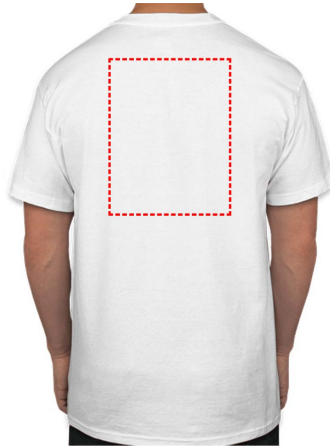

Core365 - Santhome Adult Performance Roundneck T-Shirt

FRONT

- Digital Transfer

Area Width: 200 mm
Area Height: 270 mm

FRONT

- Digital Transfer

Area Width: 200 mm
Area Height: 270 mm

FRONT

- Digital Transfer

Area Width: 200 mm
Area Height: 270 mm

FRONT

- Digital Transfer

Area Width: 200 mm
Area Height: 270 mm

FRONT

- Digital Transfer

Area Width: 200 mm
Area Height: 270 mm

FRONT

- Digital Transfer

Area Width: 200 mm
Area Height: 270 mm

FRONT

Area Width: 200 mm
Area Height: 270 mm

BACK

- Digital Transfer

Area Width: 200 mm
Area Height: 270 mm

BACK

- Digital Transfer

Area Width: 200 mm
Area Height: 270 mm

BACK

- Digital Transfer

Area Width: 200 mm
Area Height: 270 mm

BACK

- Digital Transfer