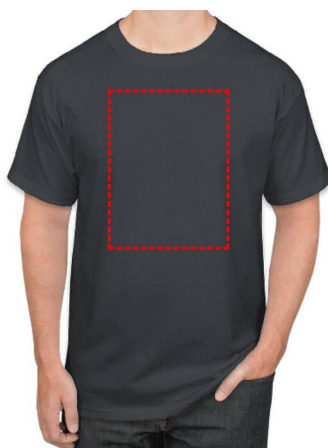

Core365 - Santhome Adult Performance Roundneck T-Shirt

FRONT

- Digital Transfer

Area Width: 200 mm
Area Height: 270 mm

FRONT

- Digital Transfer

Area Width: 200 mm
Area Height: 270 mm

FRONT

- Digital Transfer

Area Width: 200 mm
Area Height: 270 mm

FRONT

- Digital Transfer

Area Width: 200 mm
Area Height: 270 mm

FRONT

- Digital Transfer

Area Width: 200 mm
Area Height: 270 mm

FRONT

- Digital Transfer

Area Width: 200 mm
Area Height: 270 mm

FRONT

Area Width: 200 mm
Area Height: 270 mm

BACK

- Digital Transfer

Area Width: 200 mm
Area Height: 270 mm

BACK

- Digital Transfer

Area Width: 200 mm
Area Height: 270 mm

BACK

- Digital Transfer

Area Width: 200 mm
Area Height: 270 mm

BACK

- Digital Transfer