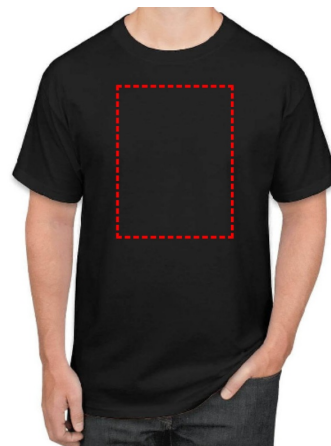

Core365 - Santhome Adult Performance Roundneck T-Shirt

FRONT

- Digital Transfer

Area Width: 200 mm
Area Height: 270 mm

FRONT

- Digital Transfer

Area Width: 200 mm
Area Height: 270 mm

FRONT

- Digital Transfer

Area Width: 200 mm
Area Height: 270 mm

FRONT

- Digital Transfer

Area Width: 200 mm
Area Height: 270 mm

FRONT

- Digital Transfer

Area Width: 200 mm
Area Height: 270 mm

FRONT

- Digital Transfer

Area Width: 200 mm
Area Height: 270 mm

FRONT

Area Width: 200 mm
Area Height: 270 mm

BACK

- Digital Transfer

Area Width: 200 mm
Area Height: 270 mm

BACK

- Digital Transfer

Area Width: 200 mm
Area Height: 270 mm

BACK

- Digital Transfer

Area Width: 200 mm
Area Height: 270 mm

BACK

- Digital Transfer