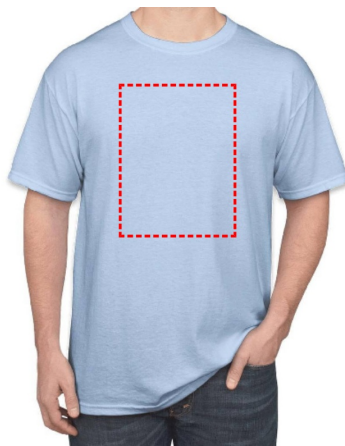

Core365 - Santhome Adult Performance Roundneck T-Shirt

FRONT

- Digital Transfer

Area Width: 200 mm
Area Height: 270 mm

FRONT

- Digital Transfer

Area Width: 200 mm
Area Height: 270 mm

FRONT

- Digital Transfer

Area Width: 200 mm
Area Height: 270 mm

FRONT

- Digital Transfer

Area Width: 200 mm
Area Height: 270 mm

FRONT

- Digital Transfer

Area Width: 200 mm
Area Height: 270 mm

FRONT

- Digital Transfer

Area Width: 200 mm
Area Height: 270 mm

FRONT

Area Width: 200 mm
Area Height: 270 mm

BACK

- Digital Transfer

Area Width: 200 mm
Area Height: 270 mm

BACK

- Digital Transfer

Area Width: 200 mm
Area Height: 270 mm

BACK

- Digital Transfer

Area Width: 200 mm
Area Height: 270 mm

BACK

- Digital Transfer