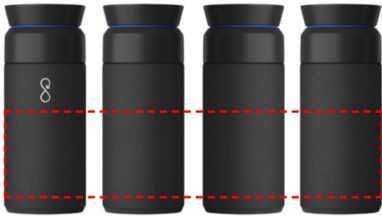

# BREW by Ocean Bottle - Black

---

- Round Laser Engraving
- Round Digital Print

**Area Width:** 220 mm  
**Area Height:** 80 mm

- Laser Engraving
- Digital (UV) Print

**Area Width:** 25 mm  
**Area Height:** 110 mm

- Silk Screen Printing

**Area Width:** 60 mm  
**Area Height:** 110 mm