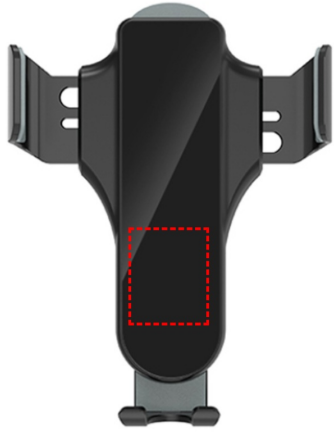

MIO - @memorii 15W Car Mobile Mount Wireless Charger

- Light up logo

Area Width: 15 mm

Area Height: 22 mm