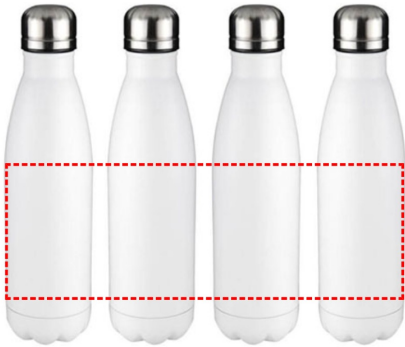

KALO - Promotional Double Wall Stainless Steel Water Bottle - White

- Round Laser Engraving
- Round Digital Print

Area Width: 220 mm
Area Height: 100 mm

- Silk Screen Printing

Area Width: 60 mm
Area Height: 100 mm

- Laser Engraving
- Digital (UV) Print

Area Width: 25 mm
Area Height: 100 mm