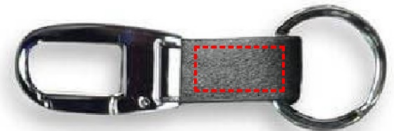

[GSGL 9538] BIBURY - Set of Men's Wallet, Key Chain and Pen - Black

BOX TOP

- Debossing
- Silk Screen Printing

Area Width: 160 mm
Area Height: 120 mm

WALLET FRONT

- Debossing
- Silk Screen Printing

Area Width: 85 mm
Area Height: 70 mm

KEYCHAIN FRONT

- Digital (Decal UV) Print
- Laser engraving

Area Width: 15 mm
Area Height: 7 mm

PEN RIGHT SIDE

- Laser engraving
- Digital (UV) Print

Area Width: 65 mm
Area Height: 6 mm

PEN LEFT SIDE

- Laser engraving
- Digital (UV) Print

Area Width: 65 mm
Area Height: 6 mm