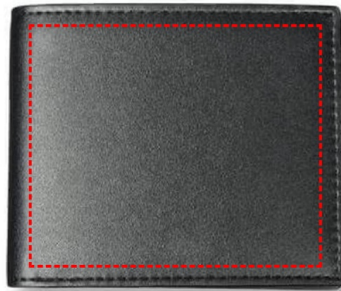

[GSGL 9538] BIBURY - Set of Men's Wallet, Key Chain and Pen - Black

BOX TOP

- Debossing
- Silk Screen Printing

Area Width: 160 mm
Area Height: 120 mm

WALLET FRONT

- Debossing
- Silk Screen Printing

Area Width: 85 mm
Area Height: 70 mm

KEYCHAIN FRONT

- Digital (Decal UV) Print
- Laser engraving

Area Width: 15 mm
Area Height: 7 mm

PEN RIGHT SIDE

- Laser engraving
- Digital (UV) Print

Area Width: 65 mm
Area Height: 6 mm

PEN LEFT SIDE

- Laser engraving
- Digital (UV) Print

Area Width: 65 mm
Area Height: 6 mm