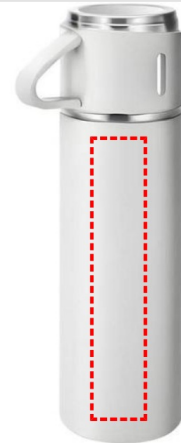

SAFFLE - Giftology Family Set of Vacuum Flask & Two Cups - White

- Round Laser Engraving
- Round Digital Print

Area Width: 230 mm
Area Height: 155 mm

- Silk Screen Printing

Area Width: 70 mm
Area Height: 155 mm

- Laser Engraving
- Digital (UV) Print

Area Width: 25 mm
Area Height: 155 mm