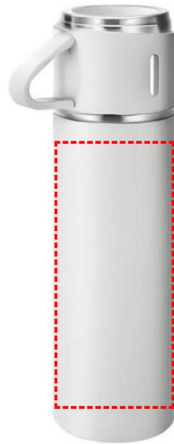

[DWGL 3195] SAFFLE - Giftology Family Set of Vacuum Flask & Two Cups - White

360

- Round Laser Engraving
- Round Digital Print

Area Width: 230 mm
Area Height: 155 mm

ROUND SCREEN

- Silk Screen Printing

Area Width: 70 mm
Area Height: 155 mm

FRONT

- Laser Engraving
- Digital (UV) Print

Area Width: 25 mm
Area Height: 155 mm