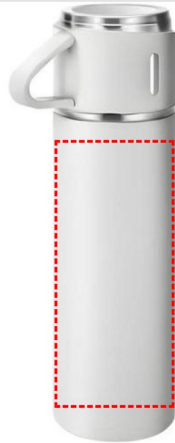

SAFFLE - Giftology Family Set of Vacuum Flask & Two Cups - White

- Round Laser Engraving
- Round Digital Print

Area Width: 230 mm
Area Height: 155 mm

- Silk Screen Printing

Area Width: 70 mm
Area Height: 155 mm

- Laser Engraving
- Digital (UV) Print

Area Width: 25 mm
Area Height: 155 mm