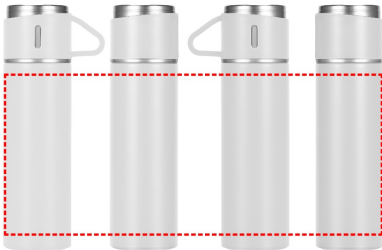

[DWGL 3195] SAFFLE - Giftology Family Set of Vacuum Flask & Two Cups - White

360

- Round Laser Engraving
- Round Digital Print

Area Width: 230 mm
Area Height: 155 mm

ROUND SCREEN

- Silk Screen Printing

Area Width: 70 mm
Area Height: 155 mm

FRONT

- Laser Engraving
- Digital (UV) Print

Area Width: 25 mm
Area Height: 155 mm