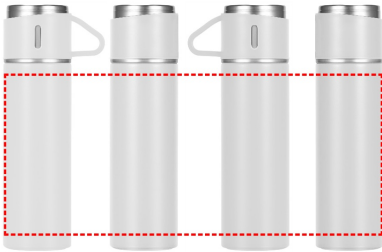

SAFFLE - Giftology Family Set of Vacuum Flask & Two Cups - White

- Round Laser Engraving
- Round Digital Print

Area Width: 230 mm
Area Height: 155 mm

- Silk Screen Printing

Area Width: 70 mm
Area Height: 155 mm

- Laser Engraving
- Digital (UV) Print

Area Width: 25 mm
Area Height: 155 mm