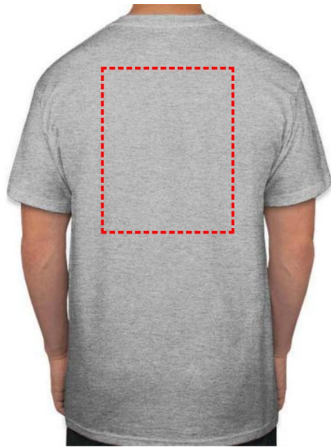

- Digital Transfer

Area Width: 250 mm
Area Height: 270 mm

CHEST