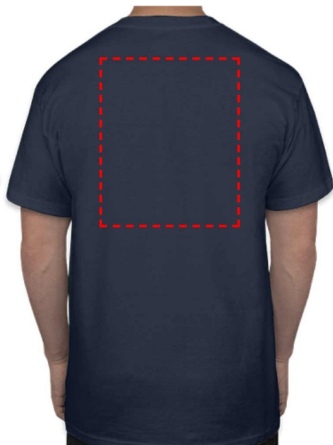

BioOne80 by SANTHOME - Premium Roundneck T-shirt

CHEST

- Digital Transfer

Area Width: 100 mm

Area Height: 100 mm

BACK

- Digital Transfer

Area Width: 250 mm

Area Height: 270 mm

CHEST

- Digital Transfer

Area Width: 100 mm

Area Height: 100 mm

BACK

- Digital Transfer
- Silk Screen Printing

Area Width: 250 mm

Area Height: 270 mm

CHEST

- Digital Transfer

Area Width: 100 mm

Area Height: 100 mm

BACK

- Digital Transfer

Area Width: 240 mm

Area Height: 270 mm

CHEST

- Digital Transfer

Area Width: 100 mm
Area Height: 100 mm

BACK

- Digital Transfer

Area Width: 250 mm
Area Height: 270 mm

CHEST